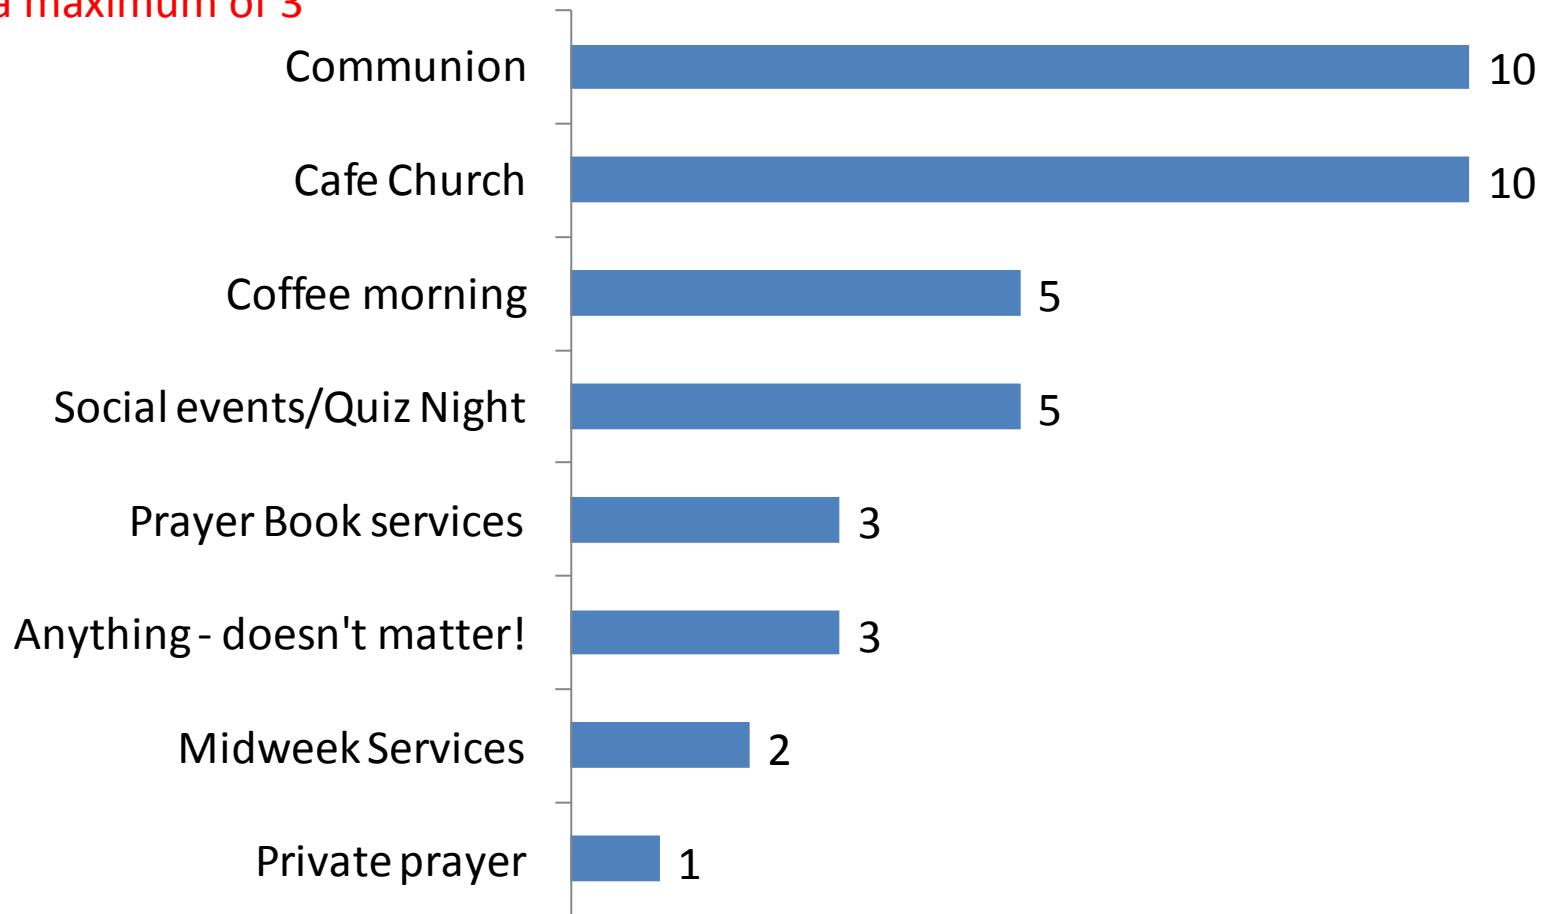

Q3. When we re-start, what should be our priorities?

Respondents could tick a maximum of 3

Sample size: 15